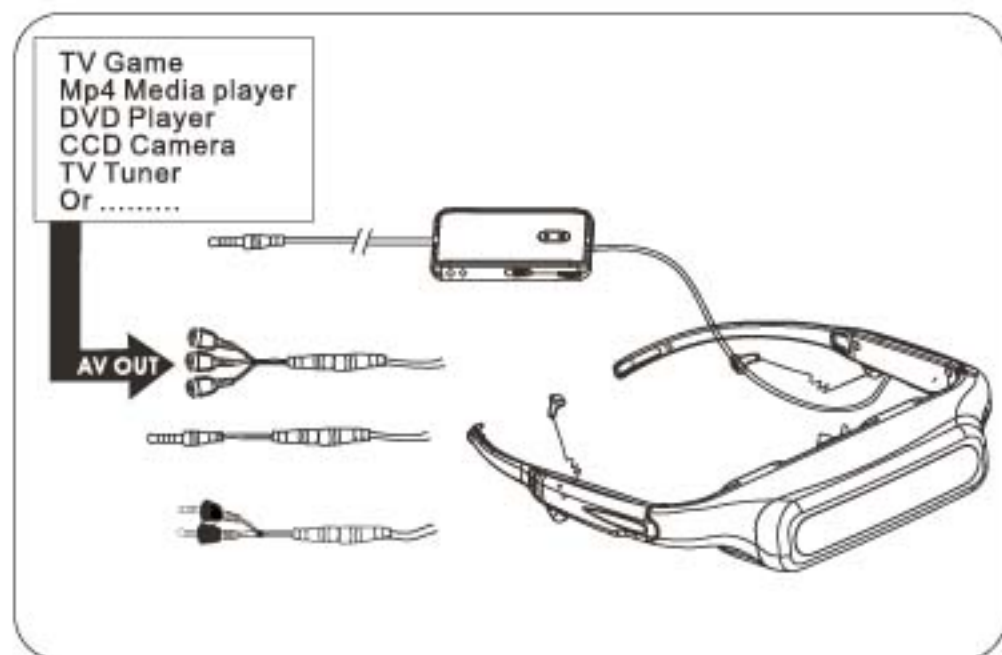

Technology indexes:

Video Signal:	NTSC/PAL/SECAM
3D Format:	Stereoscopic Video Singnal
Display:	2 TFT LCD Displays
Color Depth:	24 Bit Input
Image Size:	80" Screen (1M far)
Resolution:	640x480(920K Pixels)
Audio:	double-channel stereo
Viewing Angle:	25° (Diagonal)
Battery:	1000mAH Lithium-ion battery (it is inside the Line Controller)
Charge Voltage:	DC5V
Net Weight:	59G (including earphones)
Power consumption:	<1.1W
Battery duration:	About 3.5 hours

Overview:

Operation Guide:

Example One:

- 1) Plug the AV input port of Video Eyewear into the AV output Port of ipod video directly as following draft.

- 2) Turn on the ipod video, find "Video setting" then select "TV out , set the mode" ON"
- 3) After set the ipod video, wear the Eyewear, then you can enjoy movies&TV.

Example Two:

- 1)The Video Eyewear matches with most any video or PC application. If the ports of devices do not match, then use the connectors for help. Such as RCA connector , please refer to the following draft.