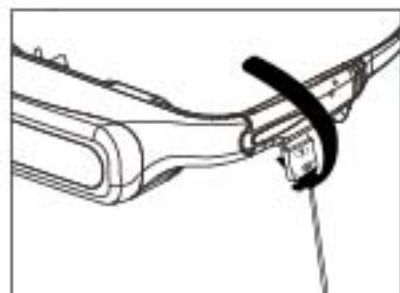

USB charger

Nose pad

Remote

Introduction:

- Anytime, anywhere, enjoy movies & TV freely.
- 80 inch big screen(1M far), high-quality picture shown
- Unique optics design for safe and comfortable using.
- LCD display, no harm for eyes.
- Auto recognize and exchange between NTSC/PAL/SECAM
- Special design for glasses user with nose tongs.
- Connect to ipod video directly.
- Connect to cellphone , enjoy movie & TV.
- It can connect to any video which has AV output devices (iPod video, DVD, PMP, Game console, Playstation, Wii, Xbox, etc.)

Technology indexes:

Video Signal:	NTSC/PAL/SECAM
3D Format:	Stereoscopic Video Singnal
Display:	2 TFT LCD Displays
Color Depth:	24 Bit Input
Image Size:	80" Screen (1M far)
Resolution:	640x480(920K Pixels)
Audio:	double-channel stereo
Viewing Angle:	25° (Diagonal)
Battery:	1000mAH Lithium-ion battery (it is inside the Line Controller)
Charge Voltage:	DC5V
Net Weight:	59G (including earphones)
Power consumption:	<1.1W
Battery duration:	About 3.5 hours

Overview:

Operation Guide:

Example One:

- 1) Plug the AV input port of Video Eyewear into the AV output Port of ipod video directly as following draft.

- 2) Turn on the ipod video, find "Video setting" then select "TV out , set the mode" ON"
- 3) After set the ipod video, wear the Eyewear, then you can enjoy movies&TV.