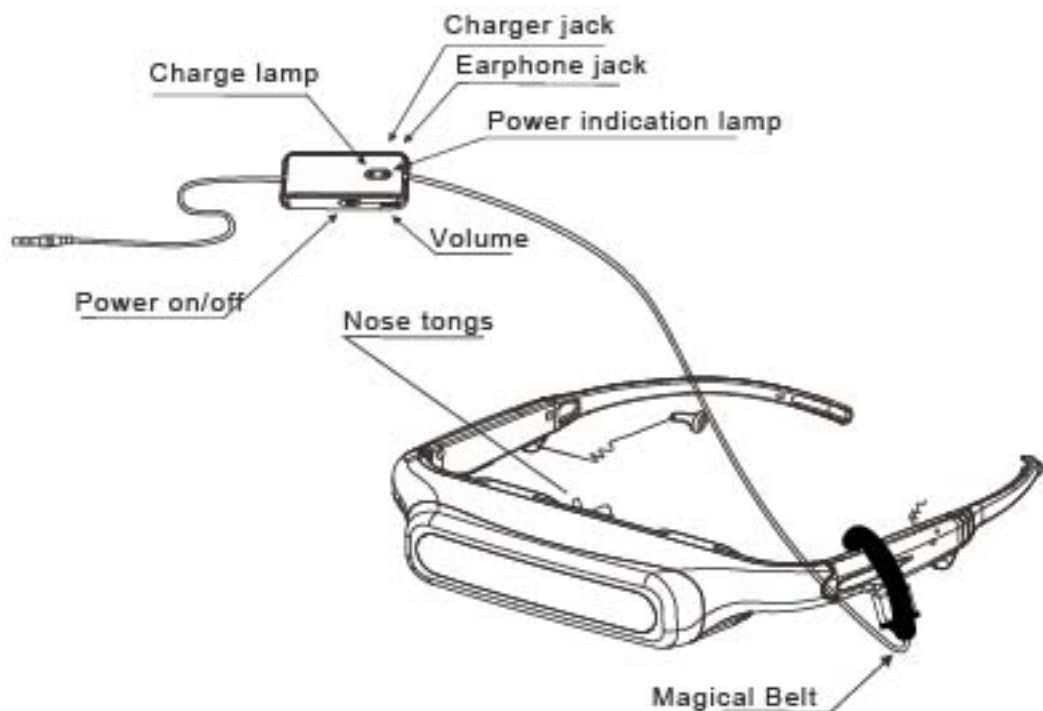

Accessories:

Line control

Video Eyewear

Eyepatch

AV cable(1)

AV cable(2)

AV cable(3)

Earphone

USB charger

Nose pad

Remote

Introduction:

- Anytime, anywhere, enjoy movies & TV freely.
- 80 inch big screen(1M far), high-quality picture shown
- Unique optics design for safe and comfortable using.
- LCD display, no harm for eyes.
- Auto recognize and exchange between NTSC/PAL/SECAM
- Special design for glasses user with nose tongs.
- Connect to ipod video directly.
- Connect to cellphone , enjoy movie & TV.
- It can connect to any video which has AV output devices (iPod video, DVD, PMP, Game console, Playstation, Wii, Xbox, etc.)

Technology indexes:

Video Signal:	NTSC/PAL/SECAM
3D Format:	Stereoscopic Video Singnal
Display:	2 TFT LCD Displays
Color Depth:	24 Bit Input
Image Size:	80" Screen (1M far)
Resolution:	640x480(920K Pixels)
Audio:	double-channel stereo
Viewing Angle:	25° (Diagonal)
Battery:	1000mAH Lithium-ion battery (it is inside the Line Controller)
Charge Voltage:	DC5V
Net Weight:	59G (including earphones)
Power consumption:	<1.1W
Battery duration:	About 3.5 hours

Overview:

Operation Guide:

Example One:

- 1) Plug the AV input port of Video Eyewear into the AV output Port of ipod video directly as following draft.

- 2) Turn on the ipod video, find "Video setting" then select "TV out , set the mode" ON"
- 3) After set the ipod video, wear the Eyewear, then you can enjoy movies&TV.