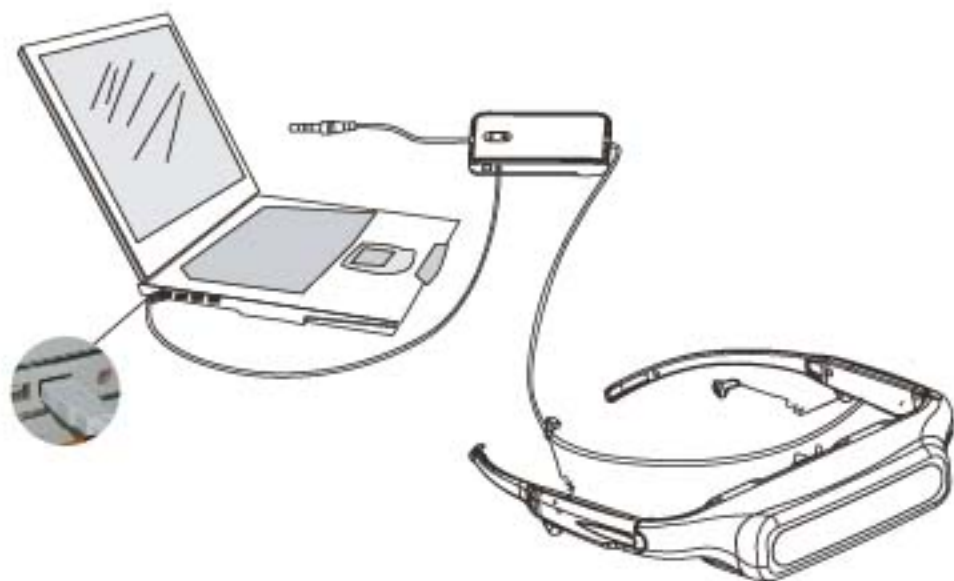

Charge as following draft:

1) Plug the pin of USB charger into adaptor port of video Eyewear, Connect the other port of USB charger to the USB port of computer, then video Eyewear can be charged.
2) Charge the eyewear in time while the power indication lamp flashing or out of power. The charge indication lamp lights on till charging completely. Please charge fully at the first usage for the best effects.
3) The Video eyewear matches with an exclusive Lithium-ion battery which can be fully charged within two hours while being completely discharged.
4) The Video eyewear can be charged under working or switching off.