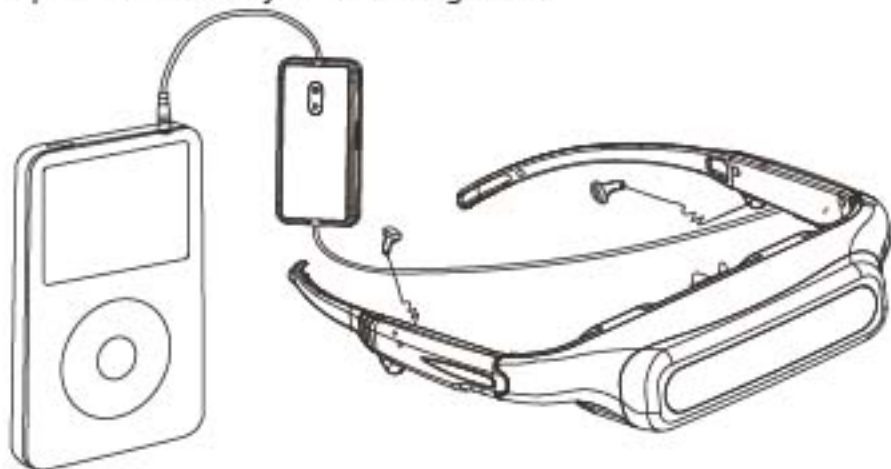

USB charger

Nose pad

Remote

Introduction:

- Anytime, anywhere, enjoy movies & TV freely.
- 80 inch big screen(1M far), high-quality picture shown
- Unique optics design for safe and comfortable using.
- LCD display, no harm for eyes.
- Auto recognize and exchange between NTSC/PAL/SECAM
- Special design for glasses user with nose tongs.
- Connect to ipod video directly.
- Connect to cellphone , enjoy movie & TV.
- It can connect to any video which has AV output devices (iPod video, DVD, PMP, Game console, Playstation, Wii, Xbox, etc.)

Technology indexes:

Video Signal:	NTSC/PAL/SECAM
3D Format:	Stereoscopic Video Singnal
Display:	2 TFT LCD Displays
Color Depth:	24 Bit Input
Image Size:	80" Screen (1M far)
Resolution:	640x480(920K Pixels)
Audio:	double-channel stereo
Viewing Angle:	25° (Diagonal)
Battery:	1000mAH Lithium-ion battery (it is inside the Line Controller)
Charge Voltage:	DC5V
Net Weight:	59G (including earphones)
Power consumption:	<1.1W
Battery duration:	About 3.5 hours

Overview:

Operation Guide:

Example One:

- 1) Plug the AV input port of Video Eyewear into the AV output Port of ipod video directly as following draft.

- 2) Turn on the ipod video, find "Video setting" then select "TV out , set the mode" ON"
- 3) After set the ipod video, wear the Eyewear, then you can enjoy movies&TV.